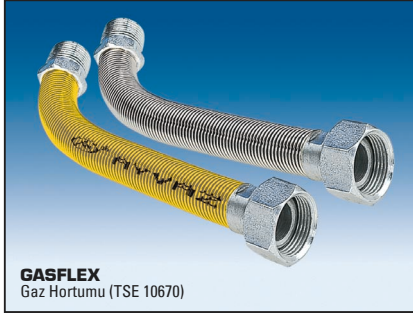

Doğalgaz ve LPG Esnek Metal Bağlantı Hortumları Flexible Metal Hoses For Natural Gas and LPG Appliances

DOĞALGAZ ESNEK BAĞLANTI HORTUMLARI

FLEXIBLE METAL HOSES FOR WATER HEATERS, BURNERS ETC.

GAZ HORTUMLARI Rakor x Nipel bağlantılı (Kombi, soba, soğanlar için) Flexible Metal Hoses for combi, water heaters Female x Male connections		Çap Size	Boy Length (mm)
Malzeme / Material			
Hortum / Hose	Paslanmaz Çelik AISI 316 L / DIN 1.4404	1/2" x 1/2"	300-400-500
Rakor x Nipel Female x Male Fitting	Krom Nikel Kaplı Karbon Çelik CrNi Coated Carbon Steel	1/2" x 3/4" 3/4" x 3/4"	
Kılıf / Cover	Özel PVC / Special PVC		

SAYAC BAĞLANTI HORTUMLARI Rakor x Nipel bağlantılı Flexible Metal Hoses for gas counter connections Female x Male connections		Çap Size	Tip Type	Boy Length (mm)
Malzeme / Material				
Hortum / Hose	Paslanmaz Çelik AISI 316 L / DIN 1.4404	1"	G4	200
Rakor x Nipel Female x Male Fitting	Krom Nikel Kaplı Karbon Çelik CrNi Coated Carbon Steel	1 1/2"	G10-G16	400
Kılıf / Cover	Özel PVC / Special PVC	2	G25	400

REGÜLATÖR BAĞLANTI HORTUMLARI Nipel x Nipel - Nipel x Manson bağlantılı Flexible Metal Hoses for gas regulator connections Male x Male or Male x Socket connections		Çap Size	Boy Length (mm)
Malzeme / Material			
Hortum / Hose	Paslanmaz Çelik AISI 316 L / DIN 1.4404	1"	200
Nipel / Manson / Male	Krom Nikel Kaplı Karbon Çelik CrNi Coated Carbon Steel	2"	300
Kılıf / Cover	Özel PVC / Special PVC		

BRÜLÖR BAĞLANTI HORTUMLARI Nipel x Nipel bağlantılı Flexible Metal Hoses for burner connections Male x Male connections		Çap Size	Boy Length (mm)
Malzeme / Material			
Hortum / Hose	Paslanmaz Çelik AISI 316 L / DIN 1.4404	1/2" 3/4" 1"	145 150 165
Nipel x Nipel Male Fitting	Paslanmaz Çelik AISI 316 L / DIN 1.4404 Krom Nikel Kaplı Karbon Çelik CrNi Coated Carbon Steel	1 1/4" 1 1/2" 2"	165 210 230